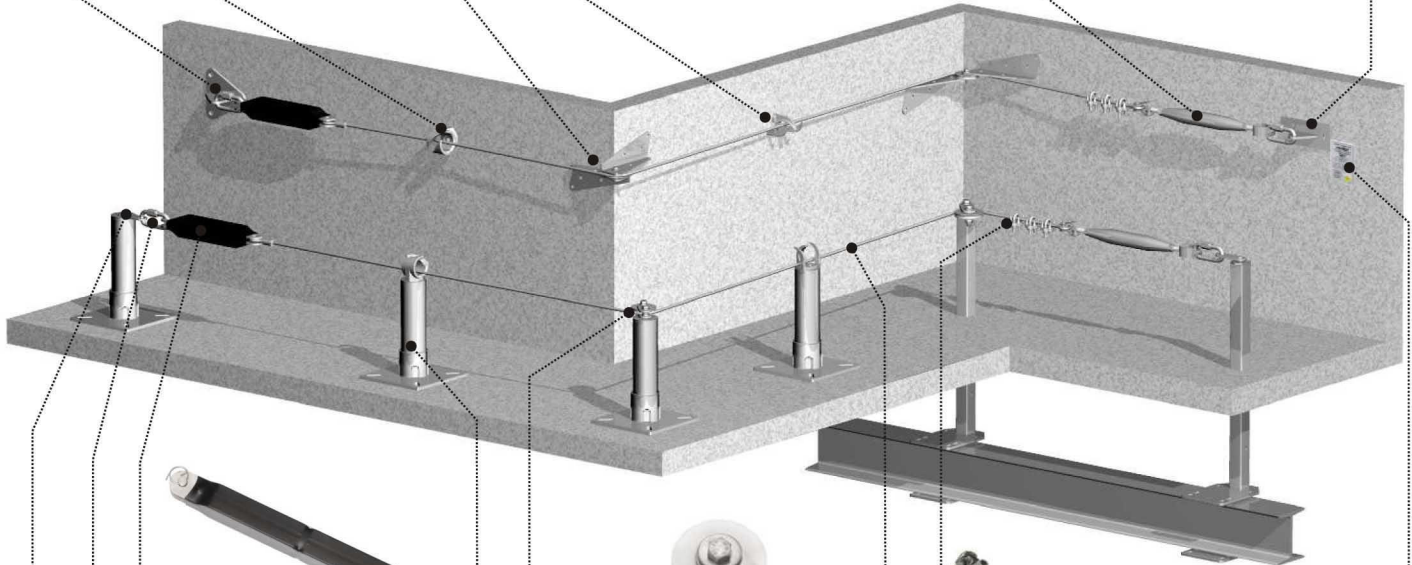

PRIM

PERMANENT HORIZONTAL LIFELINE SYSTEMS

STAINLESS STIIL

Ref. HL 102 stainless steel
3-point End structural anchor point

Ref. HL 104 stainless steel, polyamide
Wall turn roll - external set
Ref. HL 103 Wall turn roll - internal set

Ref. HL 101 stainless steel
2-point End structural anchor point

Ref. HL 202 stainless steel
Intermediate structural anchor point

Ref. HL 201 stainless steel
Intermediate structural anchor point

Ref. HL 400 stainless steel
Rope stretcher

Ref. HL 300 stainless steel
Rope absorber

stainless steel, polyamide
Ref. HL 745: Turn roll
- set (for HL703 pole)
Ref. HL 740: Turn roll
- set (for HL701/702 pole)

Ref. HL 504 stainless steel
U-bolt (Wire rope grip)

Ref. HL 801 - Label
PCV plate
Ref. HL 801 - Label
stainless steel plate

Ref. AZ 090 stainless steel
Screw link connector

Ref. HL 500 - Stainless cable set
- Stainless cable diam. 8 mm
- Rope end security tube
- Inox thimble stainless steel