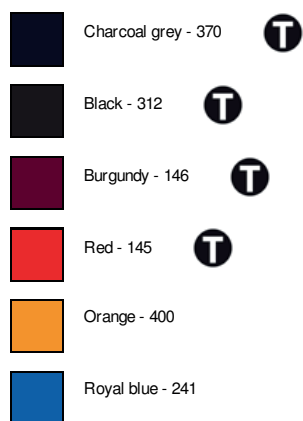

100% polyester high density
Short cut
Anti-pilling
Reinforcing tape on neck
High lined collar

STYLE : CLASSIC

Tone on tone injected zip
2 zipped pockets with flap
Fitted cut
Elasticated cuffs
Back half moon yoke
Elasticated drawstring at bottom

SIZES

	XS	S	M	L	XL	XXL	3XL	4XL*	5XL*
A/B	68/56	70/58	72/60	74/63	76/66	78/69	80/72	82/75	84/78

*BLACK, NAVY AND FIR GREEN

PACKING :

1

20

weight/box: 15,2 kg
size/box: 58 x 40 x 56 cm

COLORS : 12