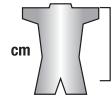

0930 **GOLDEN CHEST**

Chest harness with padded shoulder straps.

Use with Liberty sit harness to create a full body harness conforming to EN 361 standard.

Steel components.
Front attachment point.
One size fits all.

CE **EN 361**

ROPE ACCESS

PYLONS/INDUSTRY

SIZE	D (cm)
ONE SIZE	55-85

● = Fall arrest attachment element

Steel buckles

Poyester webbing 44 mm
Breaking strength > 22 kN

Front attachment point

Stitching
high strength
polyamide thread

Connector EN 362
aluminium alloy
screw gate.
Strength gate closed: 22 kN
Strength gate open: 6 kN
Opening: 16 mm